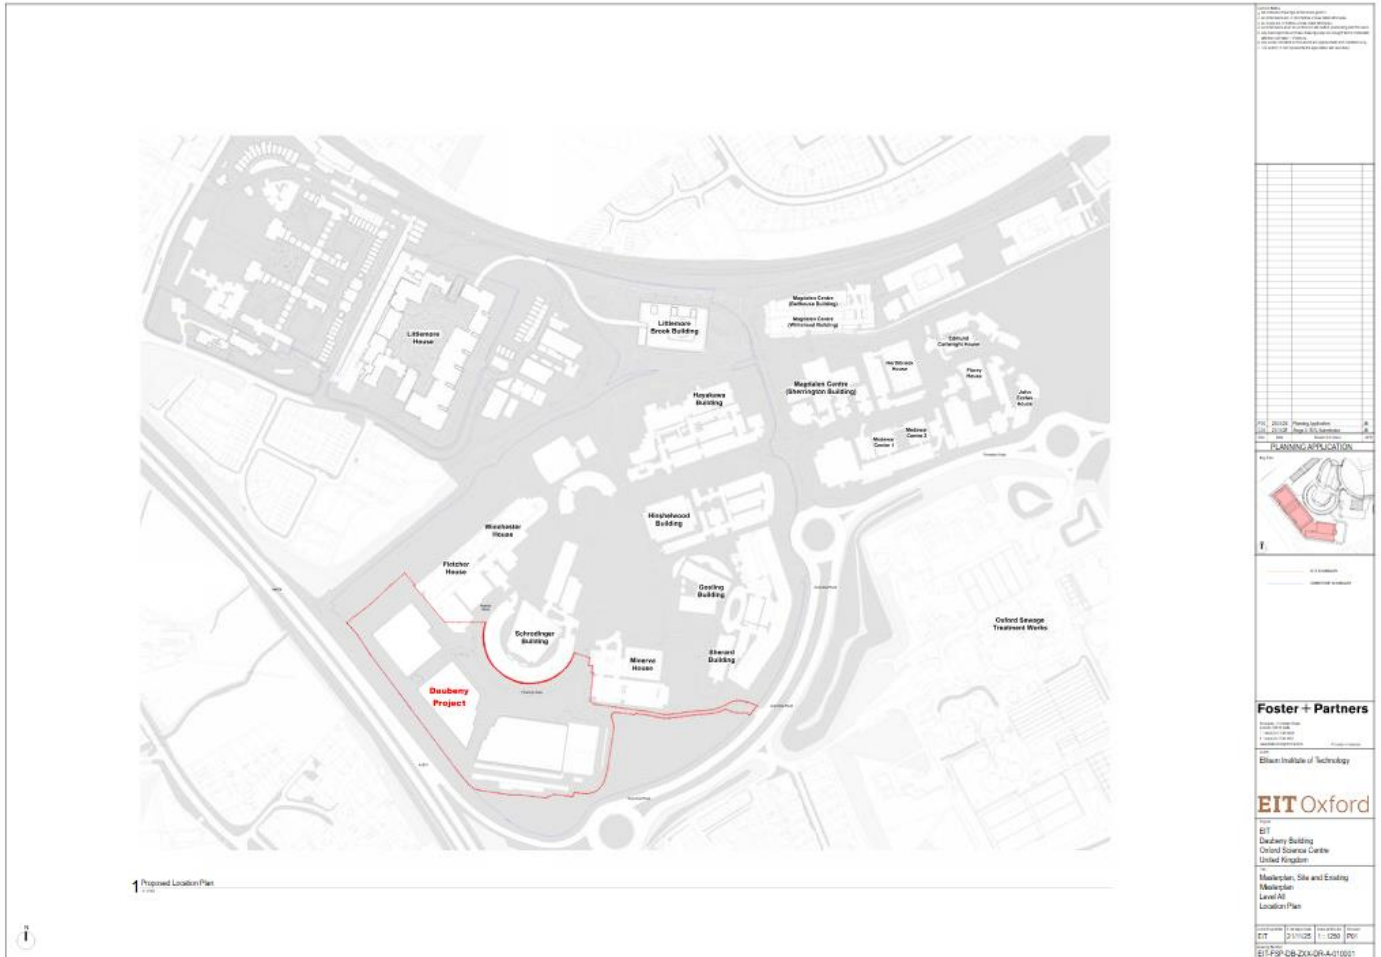

Appendix 1 – Site Location Plan

The Oxford Science Park plots 23-26 26/00266/FUL

This page is intentionally left blank